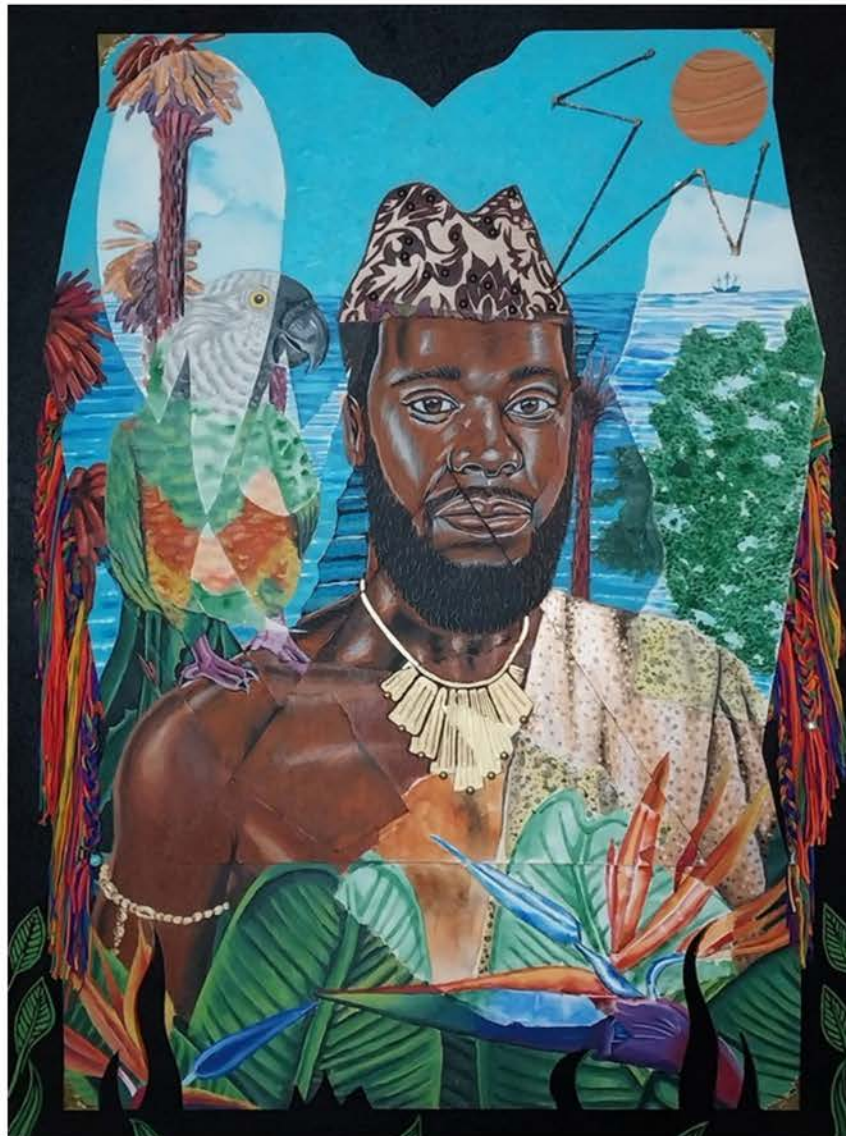

Two Sister in the Forest
Dominic Clay
Houston, TX
Mixed media & found objects on paper
43" x 32" x 4"
$1100

The World Reject the Truth
Dominic Clay
Houston, TX
Mixed media & found objects on paper
54" x 41" x 4"
$1500