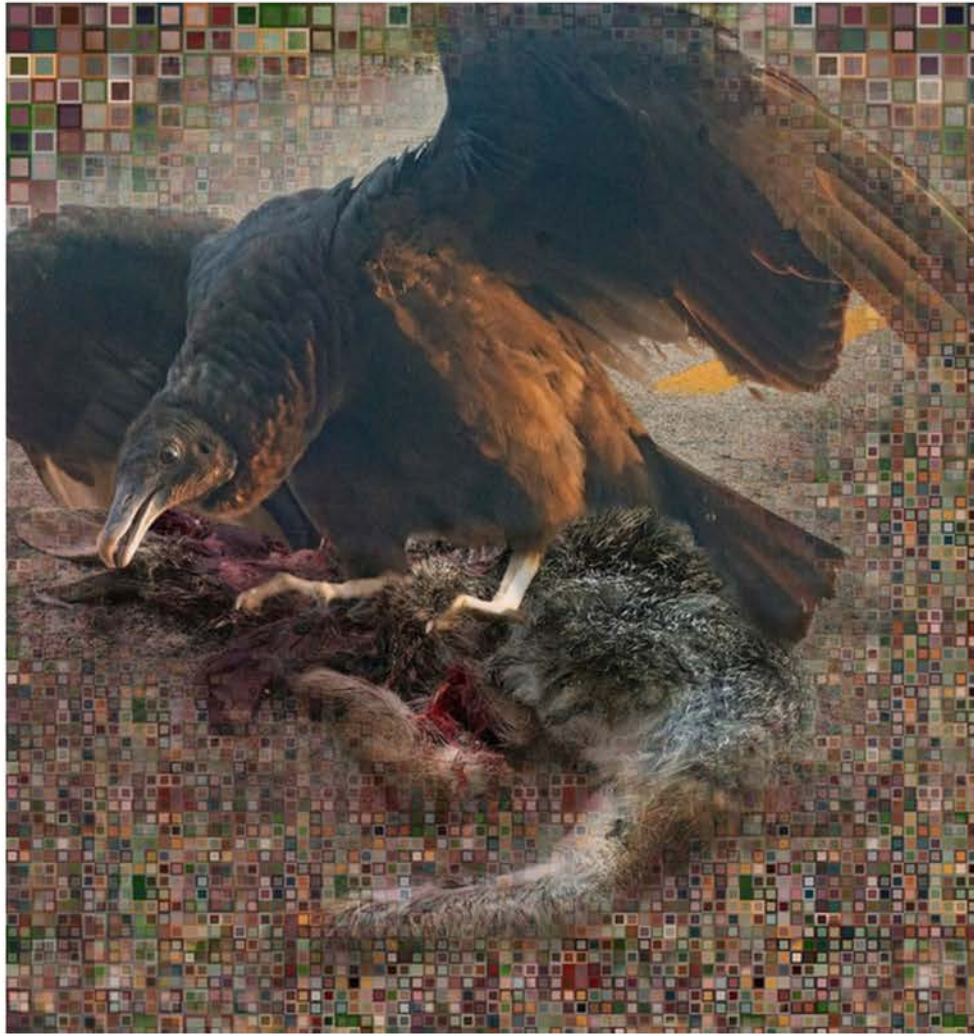

Descubrimiento
Kenneth Beatty
Shreveport, LA
Acrylic on Canvas
20" x 20" x 1.5"
$385