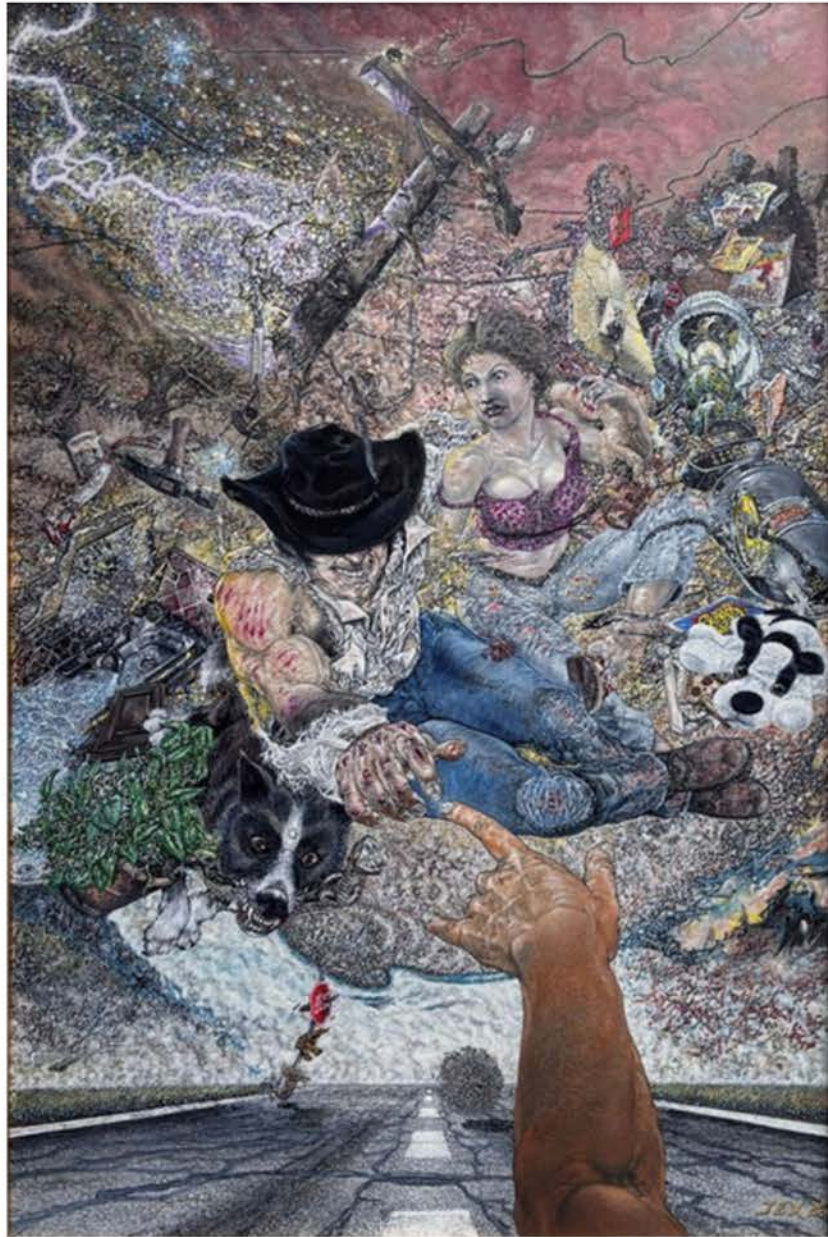

The Big Bang: True Fury  
Stephen Johnson  
Henderson, TX  
Acrylic on canvas  
36" x 24" x 1"  
\$9000

Welcome to HammerDown  
Stephen Johnson  
Henderson, TX  
Acrylic on canvas  
24" x 36" x 1"  
\$7000