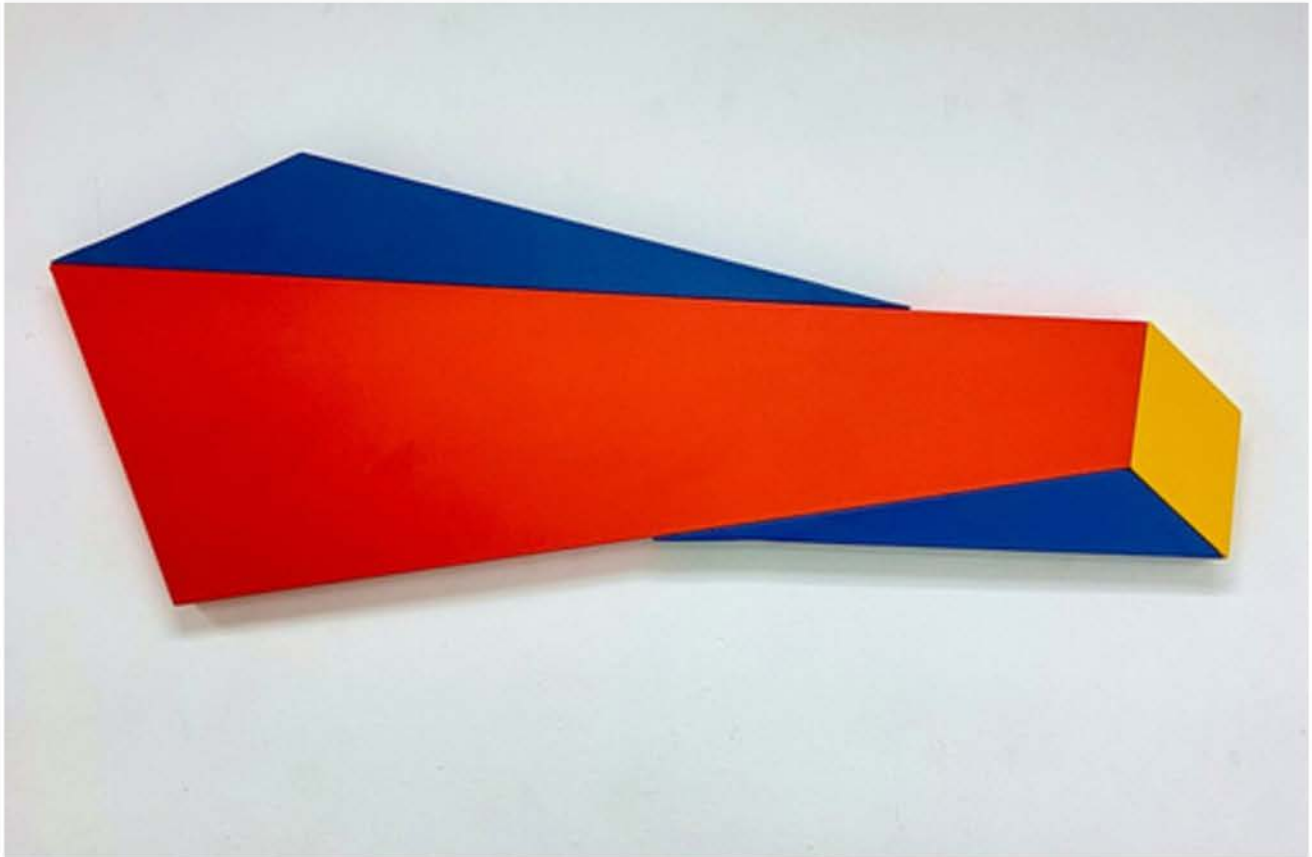

Acrylic

42" x 32" x 1.5"

\$4750

Fight Night  
Donna Wolfe  
Livingston, TX  
Acrylic  
24" x 36" x 1.5"  
\$4550

Breaking point  
Ben Wreyford  
Bossier City, LA  
Acrylic on Stretched Canvas  
16" x 44" x 1.5"  
\$800